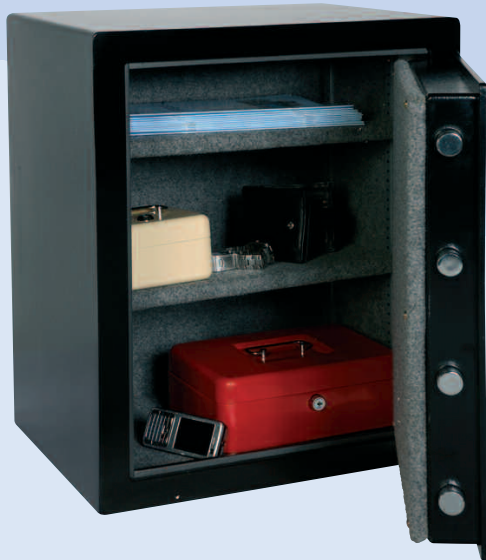

Alpha Siguro

S2 - Rated Keylock

Alpha Siguro Safes

- Fully-lined luxury interior to protect delicate items such as jewellery.
- Recommended for storage of £4,000 cash or £40,000 valuables*
- 10mm solid steel door and 5mm body.
- Up to 30 minutes fire protection.
- Ready prepared for floor fixing (Bolts supplied).
- Suitable for home or business use.
- Supplied with shelf unit.
- Finished in high quality textured scratch resistant black paint.
- The S2-Rated key-locking range are fitted with a high security double bitted VdS Class 1 keylock.

Dimensions

A165BKF/S2 External:

220mm(h) x 350mm(w) x 300mm(d)

Internal:

140mm(h) x 270mm(w) x 200mm(d)

Weight:

28 kg

Volume:

8 Litres

A430BKF/S2 External:

350mm(h) x 450mm(w) x 350mm(d)

Internal:

270mm(h) x 370mm(w) x 250mm(d)

Weight:

47 kg

Volume:

25 Litres

A690BKF/S2 External:

550mm(h) x 450mm(w) x 350mm(d)

Internal:

470mm(h) x 370mm(w) x 250mm(d)

Weight:

65 kg

Volume: