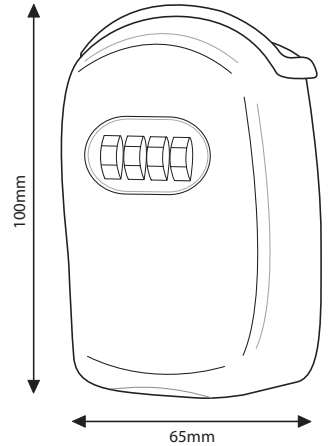

- **KS0001C Dimensions stated as:**
A Height 100mm
B Width 65mm
C Weight 0.4kg

Phoenix KS0002C Key Store

The Phoenix KS0002C gives you control of door keys, padlock keys, car keys etc in an attractive secure location, that can be easily mounted to a wall.

- **KS0002C Dimensions stated as:**
- A Height 115mm
- B Width 62mm
- C Weight 1kg

All weights and sizes are approximate.

Phoenix policy is one of constant improvement. We therefore reserve the right to alter any part of the specification achieved in this publication without incurring any obligation.