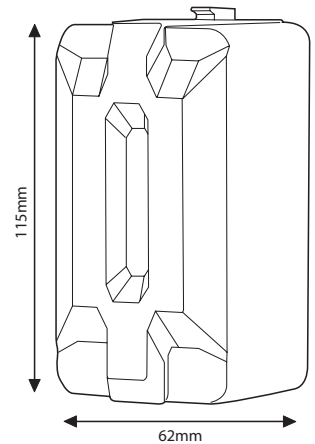

- **KS0001C Dimensions stated as:**
A Height 100mm
B Width 65mm
C Weight 0.4kg

Phoenix KS0002C Key Store

The Phoenix KS0002C gives you control of door keys, padlock keys, car keys etc in an attractive secure location, that can be easily mounted to a wall.

- **KS0002C Dimensions stated as:**
- A Height 115mm
- B Width 62mm
- C Weight 1kg

All weights and sizes are approximate.

Phoenix policy is one of constant improvement. We therefore reserve the right to alter any part of the specification achieved in this publication without incurring any obligation.